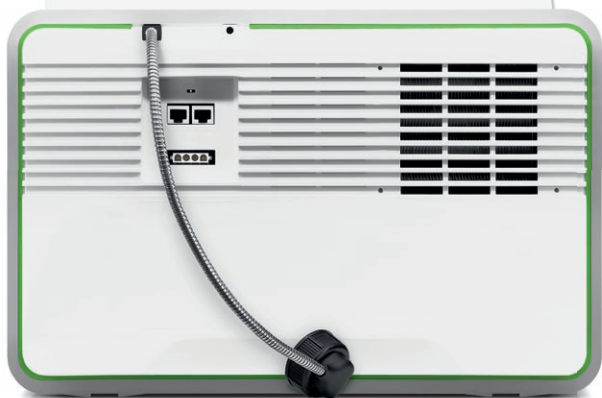

For further information, visit
www.efoy-comfort.com

*Authorized EFOY
dealer*

SOLUTIONS

www.brjsolutions.com

206-708-5157 info@brjsolutions.com

151 901 015 - Subject to modifications and errors.

SFC Energy AG
Eugen-Sänger-Ring 7 · 85649 Brunnthal · Germania
telefono +49 89 673 592 0

EFOY® is a registered trademark of SFC Energy AG